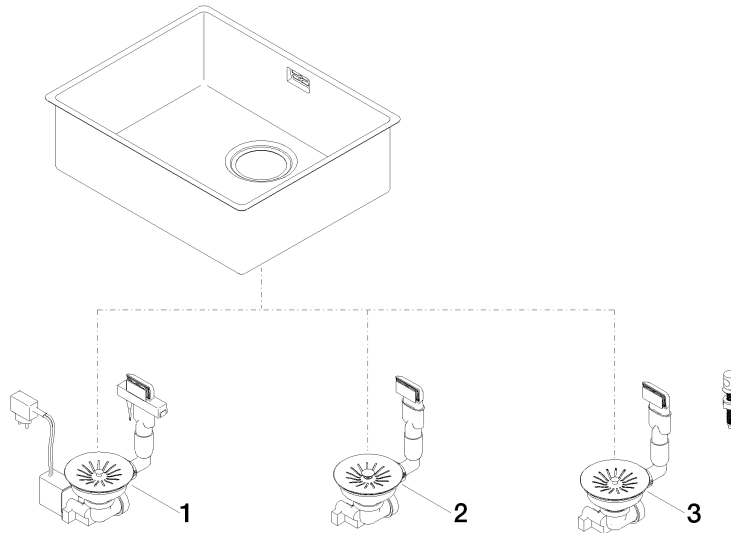

### Required miscellaneous

---

**Pop-up waste and overflow with knob - Stainless Steel** 10 405 003-85  
 • 3½" strainer waste valve

**Single sink - Stainless Steel**

38 550 003

mm [inches]  
M 1:10

**Single sink - Stainless Steel**

38 550 003

**Spare parts list**

No.	Item Number	Name	Quantity used	Delivery time
1	10 410 003-85	Pop-up waste and overflow with electronic control - Stainless Steel	1	2
2	10 400 003-85	Pop-up waste and overflow closable by hand - Stainless Steel	1	2
3	10 405 003-85	Pop-up waste and overflow with knob - Stainless Steel	1	2